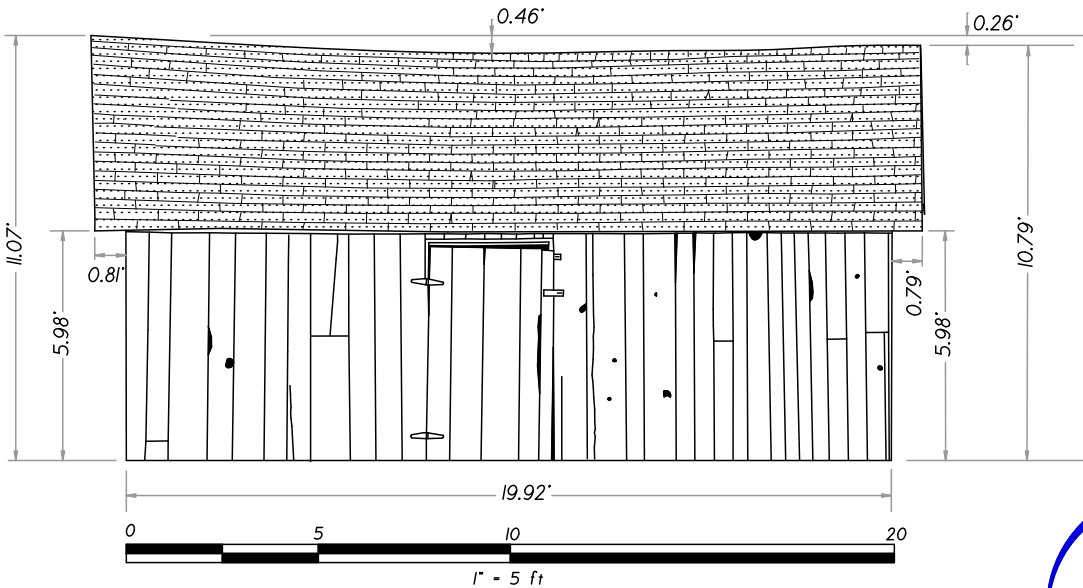

Finnish-American Pole-Framed Farm Shed. Circa 1950. Chassell, Michigan.

Two of eleven photographs

Photo-textured 3D model

CAD rendering of north elevation