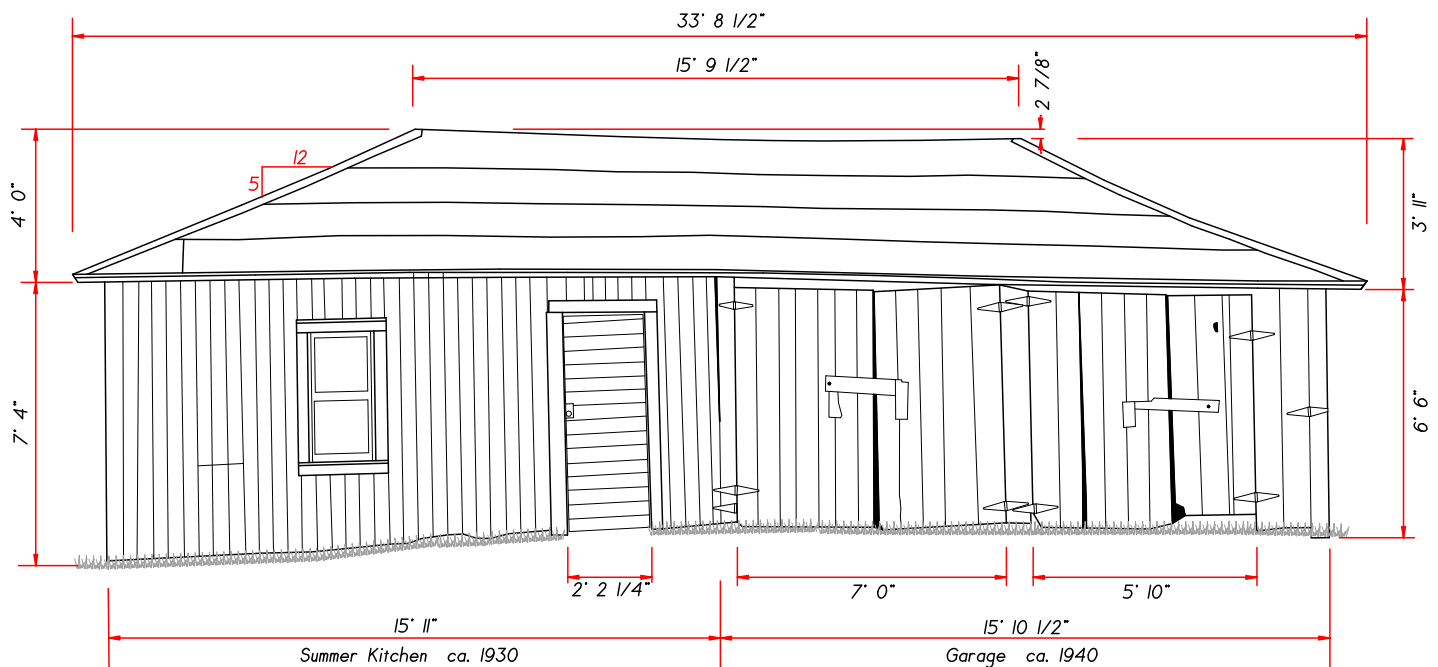

Finnish-American Summer Kitchen ca. 1930 with subsequent garage addition ca. 1940

Chassell, Michigan

Orthophoto of facade

CAD rendering of north elevation
with dimensions