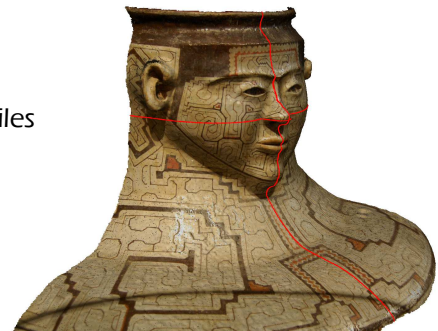

Shipibo-Conibo pottery. Upper Amazon region of Brazil, Peru, and Ecuador.

Meshed and photo-textured model consisting of 465,000 faces.

Create sections for profiles from 3D pointcloud

Vertical profile

Horizontal profile