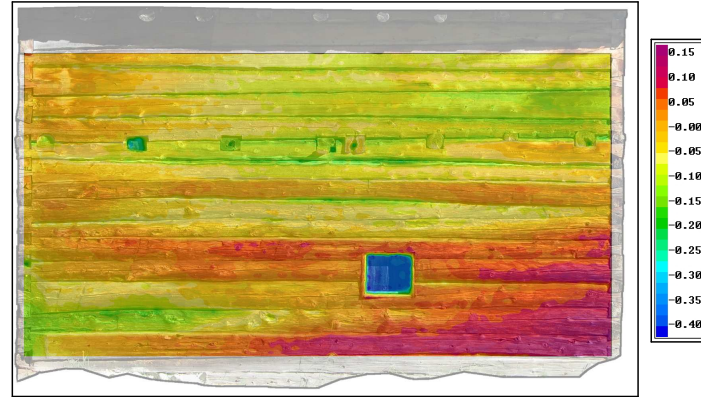

South Elevation
Hanka Homestead Horsebarn

Colormap with orthophoto overlay.
Scalebar gives distances in feet along the
axis perpendicular to the facade from
the plane of reference.

Site Plan

S-1