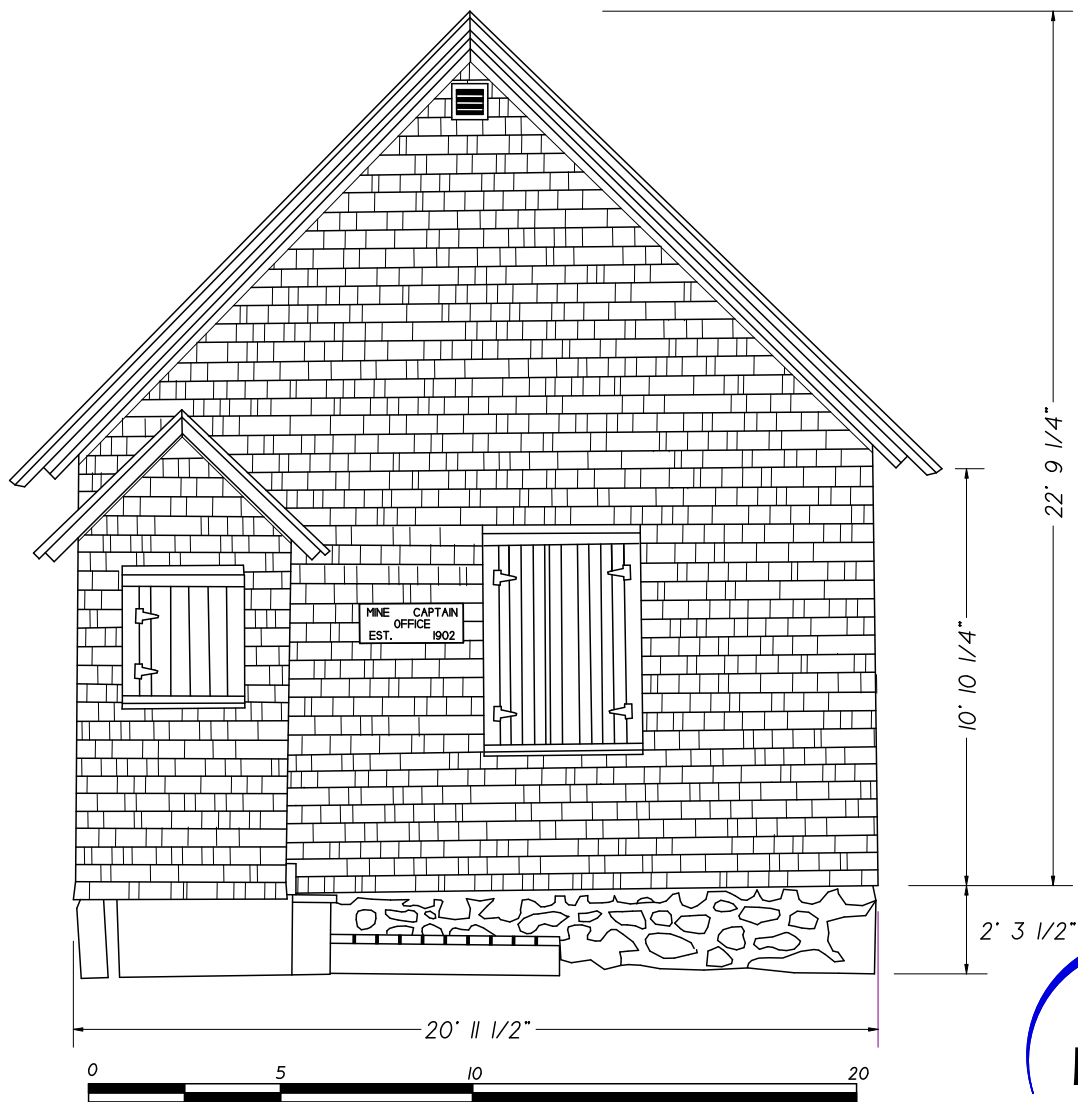

# Mine Captain's Office, Champion Copper Mine Circa 1902. Painesdale, Michigan.

Wire frame model of building surveyed photogrammetrically

CAD rendering of east elevation