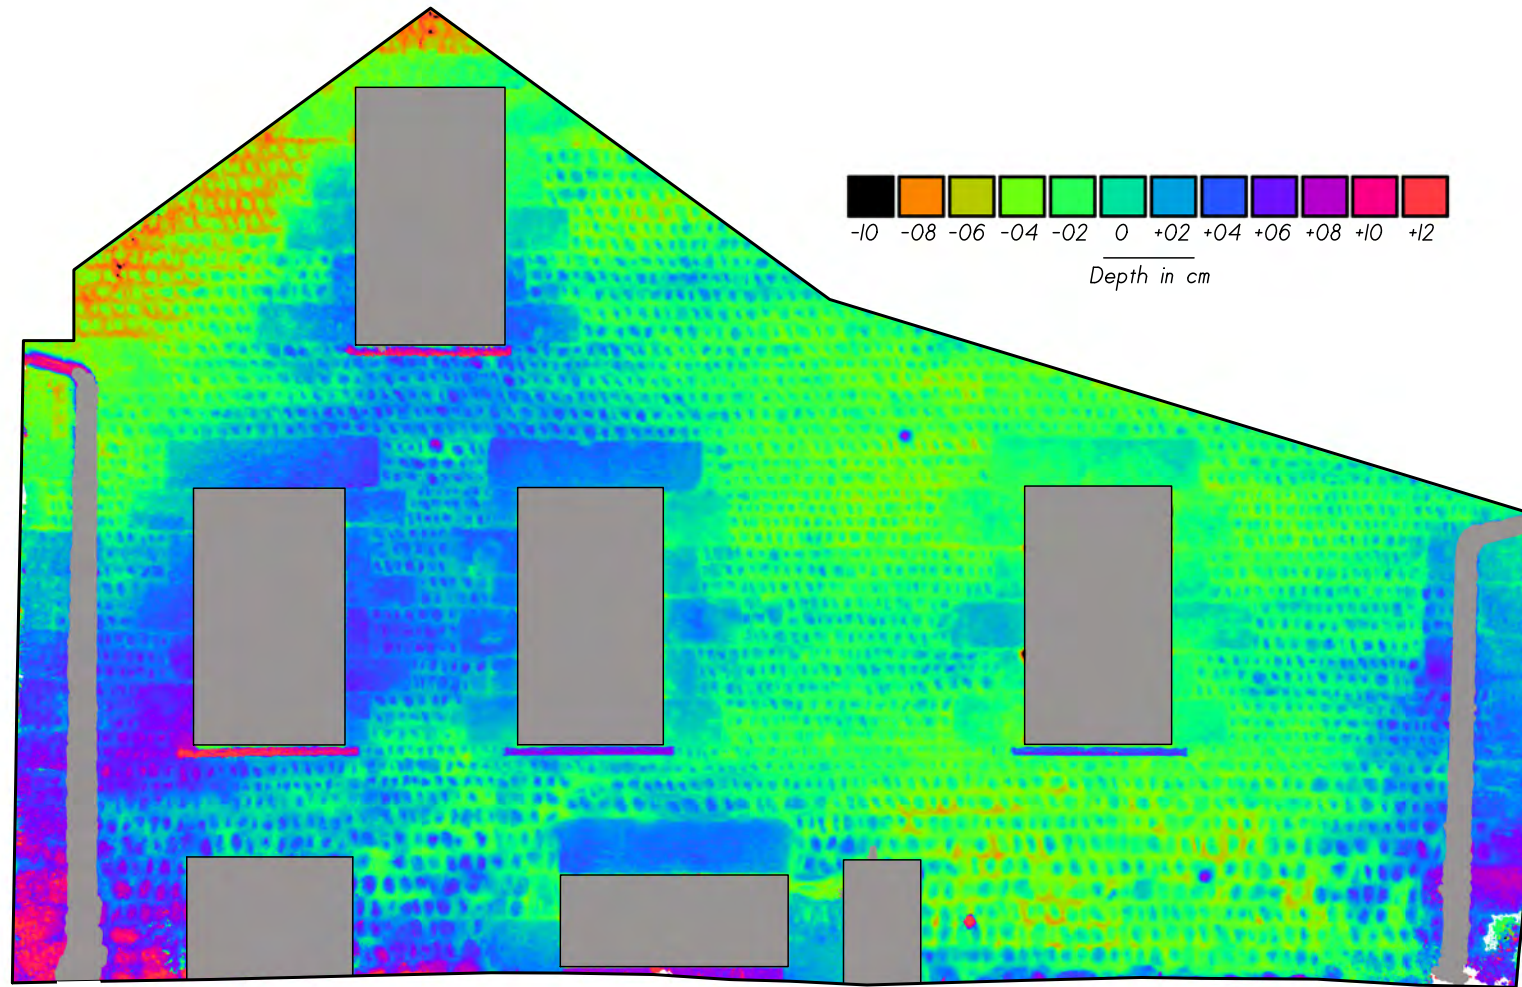

The Stone House Lakewood, Colorado West Elevation Depth Map

Depth in cm

Offsets from a vertical plane passing through the average depth of the wall surface

meters